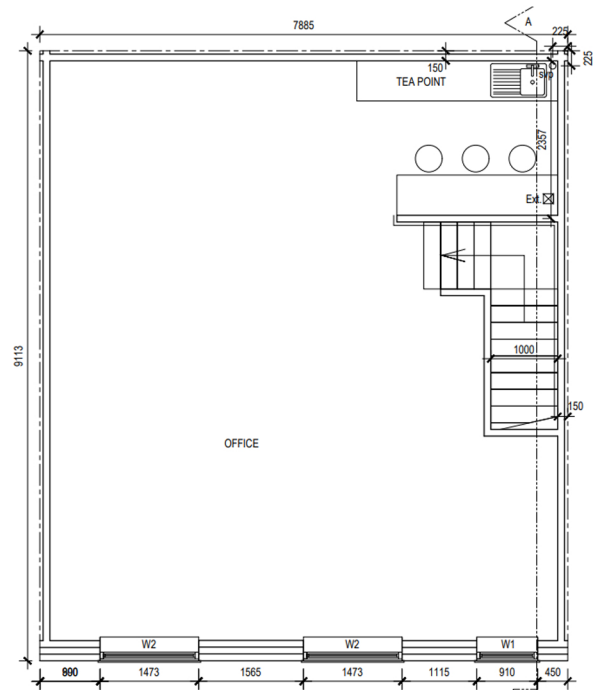

ENDEAVOUR

BUSINESS VILLAGES

SITE LAYOUT

GROUND FLOOR

1ST FLOOR OFFICE

**WAPPING PARK,
GRESLEY RD, PETERLEE, COUNTY DURHAM. SR8 2LU.**