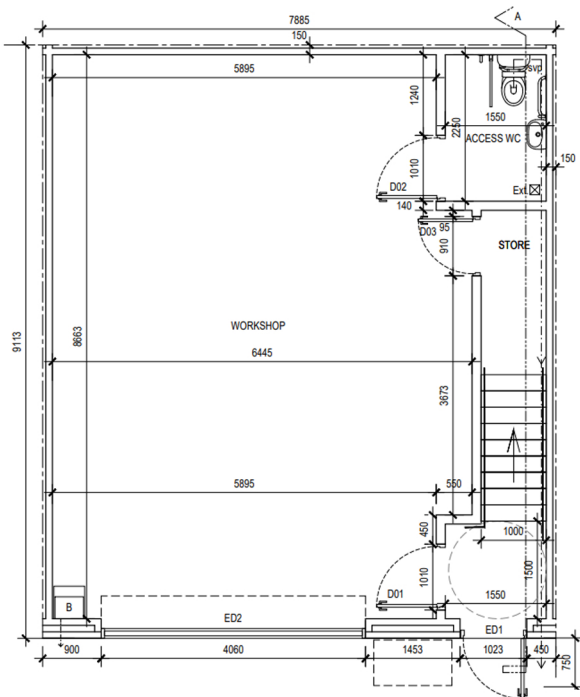

ENDEAVOUR

BUSINESS VILLAGES

SITE LAYOUT

GROUND FLOOR

1ST FLOOR OFFICE

**WAPPING PARK,
GRESLEY RD, PETERLEE, COUNTY DURHAM. SR8 2LU.**